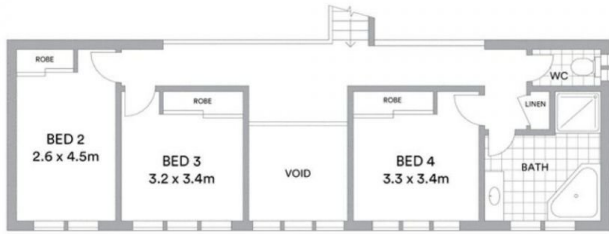

11 Bronzewing Drive Erina NSW

4 2 2

Well-appointed 4-bedroom split-level home in a popular pocket of Erina

View : <https://www.whitemanproperty.com.au/lease/nsw/central-coast-region/erina/residential/house/7742875>

This beautiful property boasts an open-plan design with high ceilings and skylights, allowing abundant natural light to flow throughout the home. It offers the following features:

- 4 large bedrooms
- Ensuite bathroom
- Spacious lounge and entertaining area
- Separate dining area off the kitchen
- Internal laundry
- Covered decking area
- Double garage
- Solar Panels

Georgie Crum
0450 973 916

Scott Falzon
02 4384 1349

Located in close proximity to Erina Fair and local transport

FIRST FLOOR

GROUND FLOOR

Internal 249sqm
 External 414sqm
 Land area 610sqm

WHITEMAN
 PROPERTY

Scale in metres. Indicative only. All information contained herein is obtained from sources we believe to be accurate. We cannot guarantee its accuracy. Interested persons should make and rely on their own enquiries