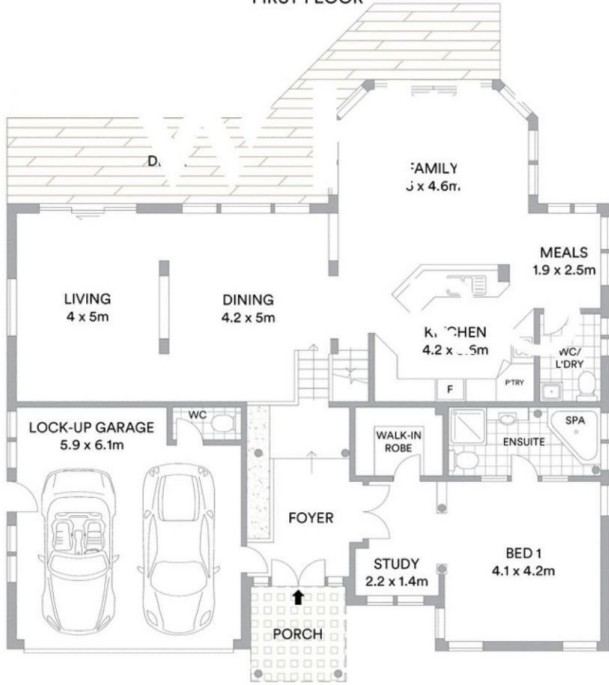

11 Bronzewing Drive Erina NSW

4 2 2

Well-appointed 4-bedroom split-level home in a popular pocket of Erina

View : <https://www.whitemanproperty.com.au/lease/nsw/central-coast-region/erina/residential/house/7742875>

This beautiful property boasts an open-plan design with high ceilings and skylights, allowing abundant natural light to flow throughout the home. It offers the following features:

- 4 large bedrooms
- Ensuite bathroom
- Spacious lounge and entertaining area
- Separate dining area off the kitchen
- Internal laundry
- Covered decking area
- Double garage
- Solar Panels

Georgie Crum
0450 973 916

Scott Falzon
02 4384 1349

Located in close proximity to Erina Fair and local transport

FIRST FLOOR

GROUND FLOOR

Internal 249sqm
 External 414sqm
 Land area 610sqm

WHITEMAN
 PROPERTY

Scale in metres. Indicative only. All information contained herein is obtained from sources we believe to be accurate. We cannot guarantee its accuracy. Interested persons should make and rely on their own enquiries