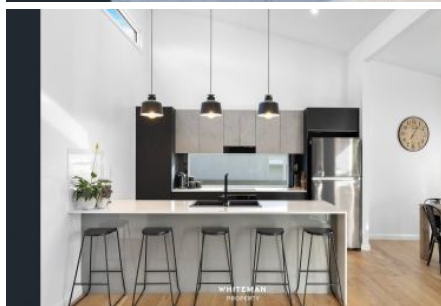

WHITEMAN PROPERTY

16 Pacific Street Long Jetty NSW

4  2 

This modern 4 bedroom home, located in the ever so popular Long Jetty.

Type : House

View : <https://www.whitemanproperty.com.au/lease/nsw/central-coast-region/long-jetty/residential/house/7848649>

This is the main house only available for lease.

Open plan lounge/dining and kitchen. All with a modern touch.

The house has an abundance of natural light.

Joining the outside and inside living seamlessly.