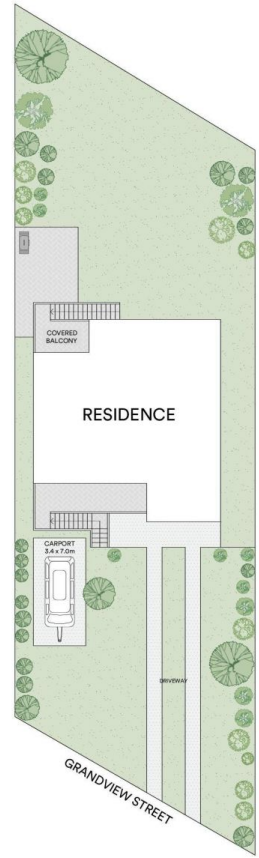

Scott Falzon
02 4384 1349

INTERNAL AREA : 250 M²
EXTERNAL AREA : 644 M²
LAND AREA : 736 M²