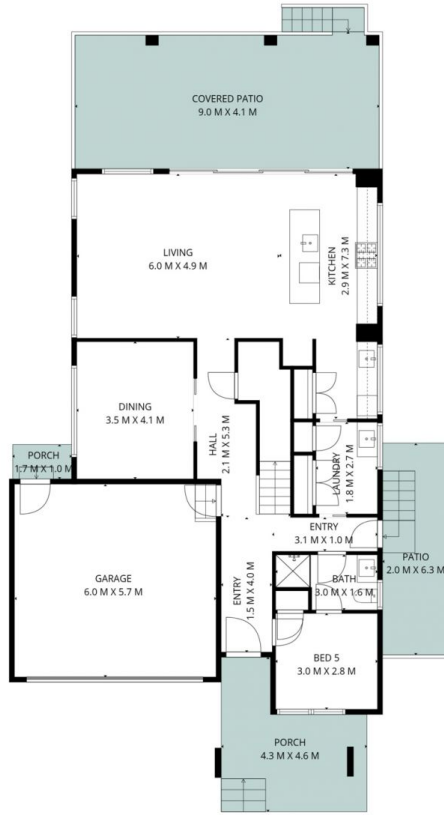

FLOOR 1

4 THE PENINSULA, KILLARNEY VALE

WHITEMAN
PROPERTY