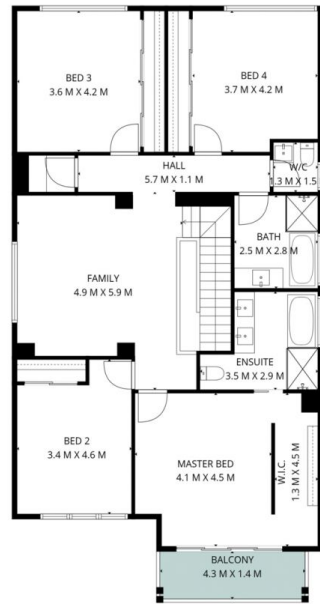

FLOOR 2

4 THE PENINSULA, KILLARNEY VALE

WHITEMAN
PROPERTY