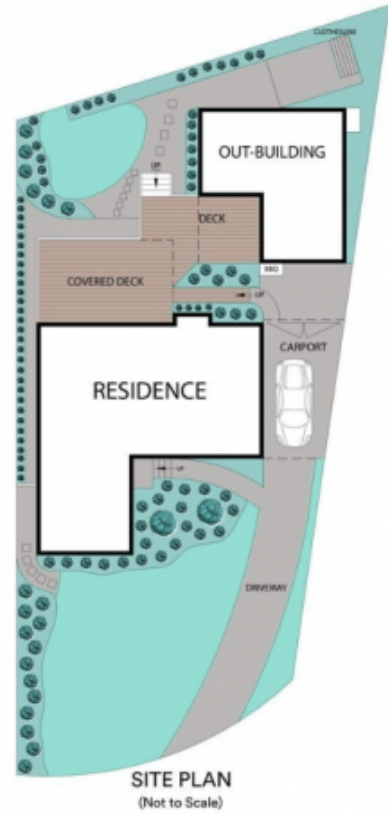

### 3 Woodside Ct Bateau Bay NSW

4  2  1 

This family home is ready for you to move straight in.

Over 2 levels this home is spacious and well thought out.

Offering 4 bedrooms, 2 offering built in robes.

Upstairs is the master bedroom, separate bathroom, kitchenette/bar area and upstairs living.

Downstairs features, 3 bedrooms, main bathroom with combined bath/shower.

Kitchen offering electric cooking and dishwasher.

Open plan dining and kitchen with separate lounge.

**Type** : House

**View** : <https://www.whitemanproperty.com.au/lease/nsw/central-coast-region/bateau-bay/residential/house/8628564>

**Laetitia Jones**  
0439 481 303

[For full version visit the website](https://www.whitemanproperty.com.au)

**WHITEMAN**  
PROPERTY

3 Woodside Court, Bateau Bay

Internal Area: 191m<sup>2</sup>  
Land Area: 551m<sup>2</sup>  
DISCLAIMER: Measurements are approximate