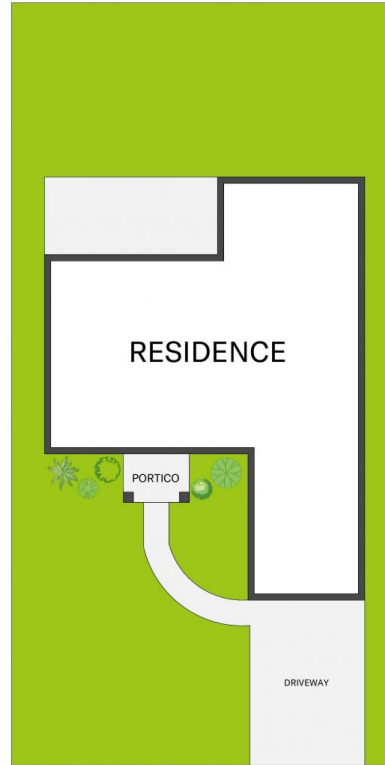

SITE PLAN

APPROX. INT: 129m²
LAND: 450m²

16 Aurora Place, Bateau Bay

WHITEMAN
PROPERTY